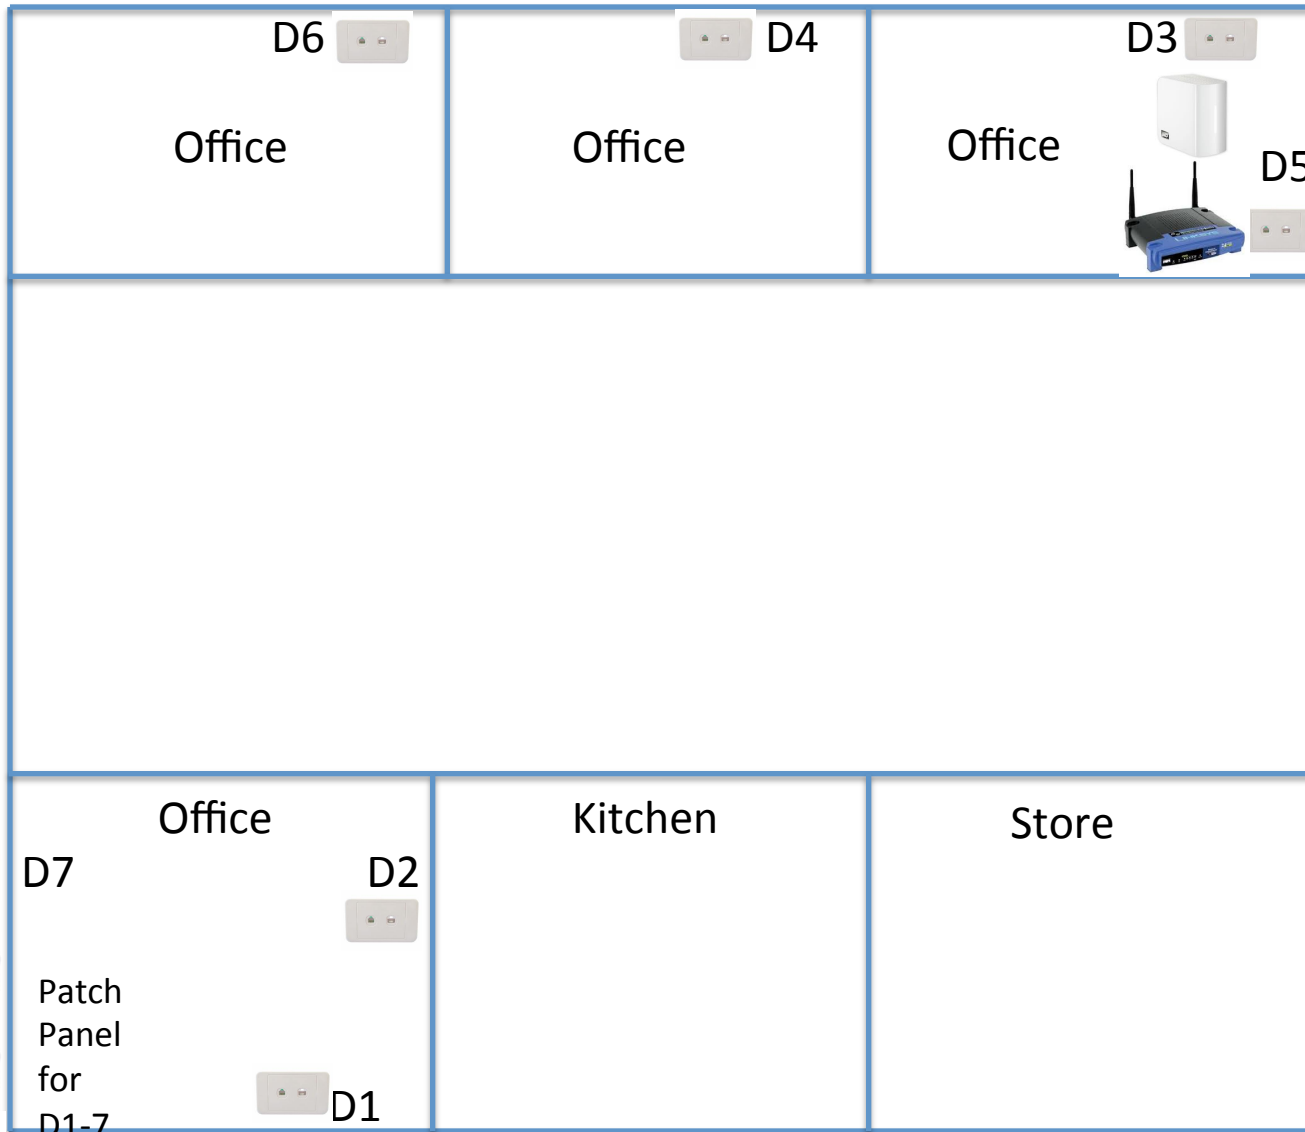

# Physical Network ports in ARPC Top hall

Office

Office

Office

Office

Kitchen

Store

D6

D4

D3

D5

D7

D2

D1

Patch Panel for D1-7

and link to crèche room

# Physical Network ports in ARPC Main Auditorium